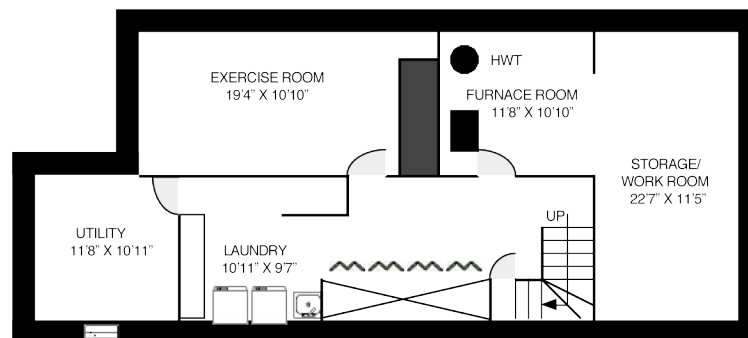

LOWER LEVEL - 1,296 SQ. FT.