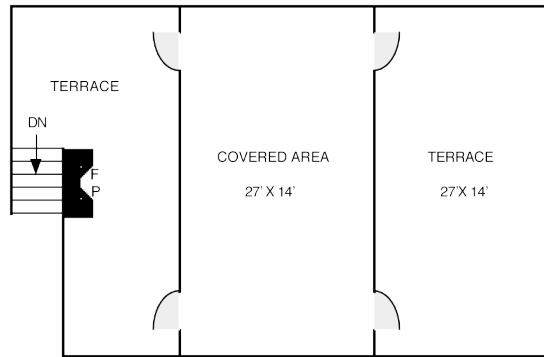

1177 CATARACT ROAD, CALEDON

ROOF TOP TERRACE - 1,100 SQ. FT.