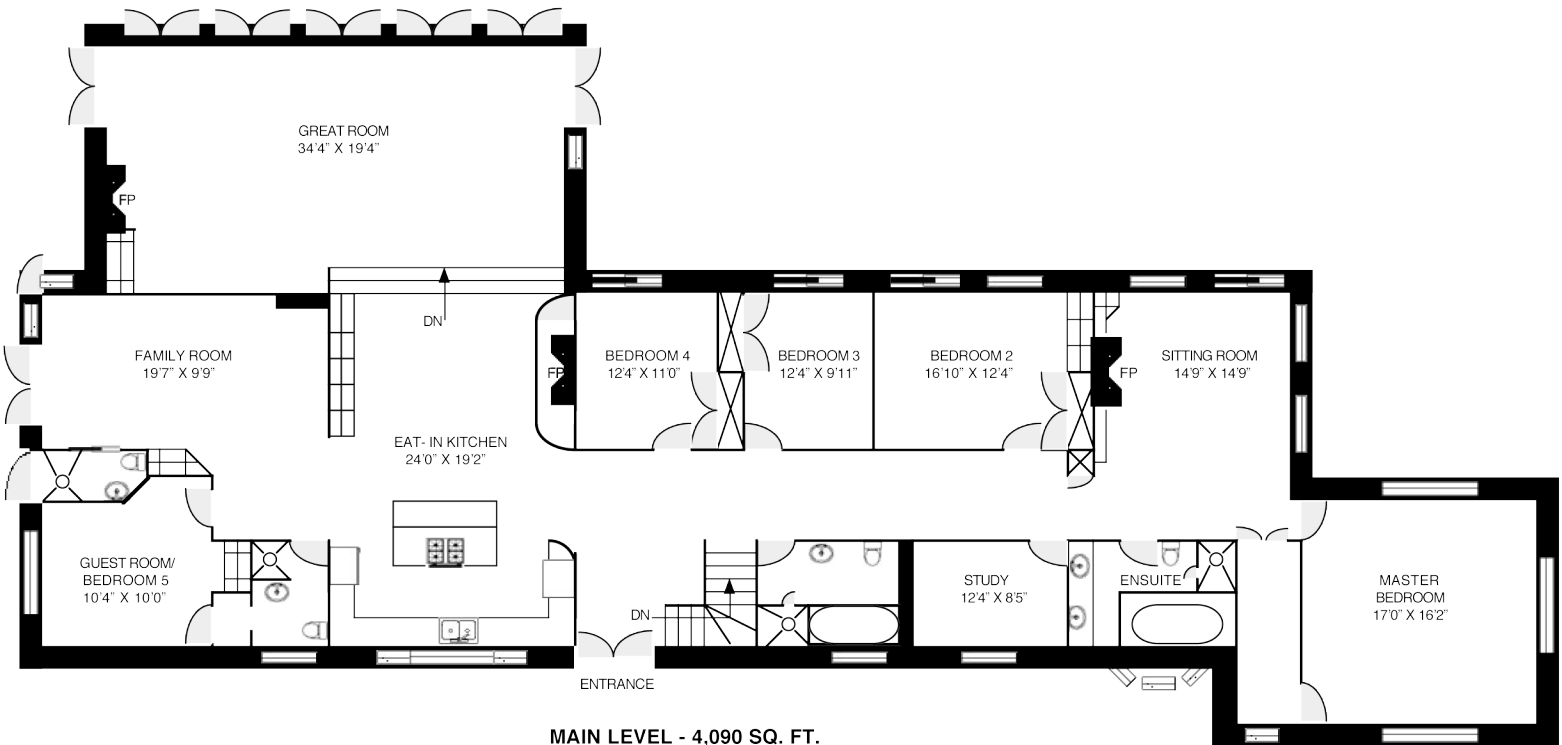

MAIN LEVEL - 4,090 SQ. FT.